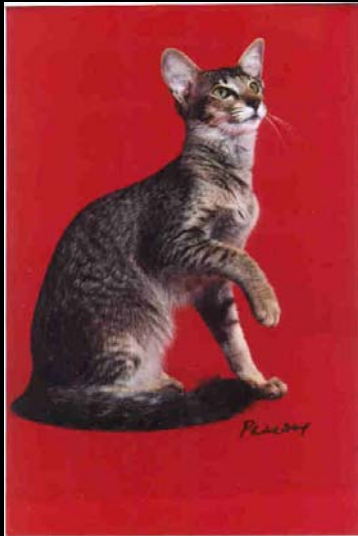

Siamese Eye Color

Oriental Eye Color

Profiles

Profiles

Profiles

Chins & Necks

Chins & Necks

Body Structure

Bodies/Tails/Legs

Bodies/Tails/Legs

Don't Give Up- We're Halfway There

MC INKATS DADDY LONG LEGS & MC INKATS PIPIN at 9 Months

Coat/Pattern/Color Descriptions

Coat Length

Siamese/Balinese Body/Point Contrast

Siamese/Balinese Solid Points

Blue Point

Seal Point

Chocolate Point

Cinnamon Point

Seal Point

Siamese Lynx Points

Chocolate Torbie Point