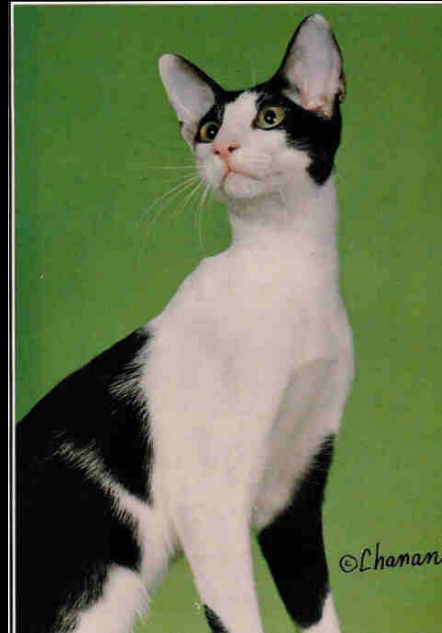

Siamese Breed Group Seminar

Siamese General Description

Siamese

Siamese

—Young Seal Point—
SIAMESE

Balinese General Description

Balinese

Balinese

Oriental Shorthair General Description

Oriental Shorthair

Oriental Shorthair

— Young Silver Ticked Tabby —
ORIENTAL SHORTHAIR

Oriental Longhair General Description

Oriental Longhair

Head Structure

Heads

Ears-Too Flared

Ears-Too High

Ears—Kitten to Adult

Ears-Kitten to Adult

Ears-Kitten to Adult

Eye Shape

Eyes-Too Small

Eyes-Too Round