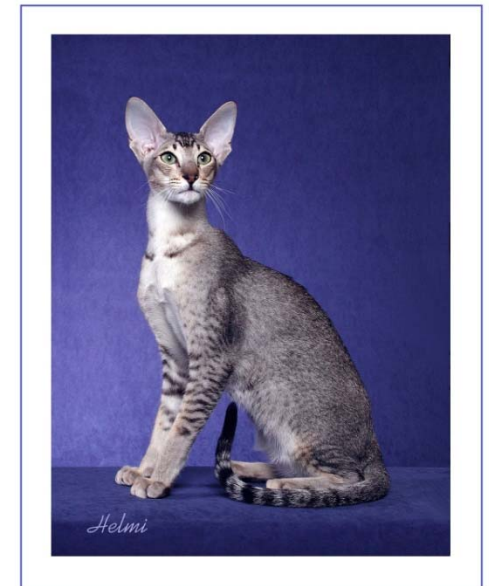

Siamese Breed Group Seminar

Siamese General Description

Siamese

Siamese

—Young Seal Point—
SIAMESE

Balinese General Description

Balinese

Balinese

Oriental Shorthair General Description

Oriental Shorthair

Oriental Shorthair

— Young Silver Ticked Tabby —
ORIENTAL SHORTHAIR

Oriental Longhair General Description

Oriental Longhair

Head Structure

Heads

Ears-Too Flared

Ears-Too High

Ears—Kitten to Adult

Ears-Kitten to Adult

Ears-Kitten to Adult

Eye Shape

Eyes-Too Small

Eyes-Too Round