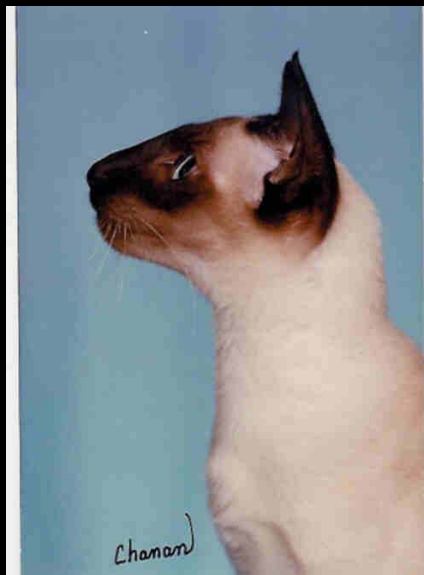

Oriental Shorthair General Description

Oriental Shorthair

Oriental Shorthair

— Young Silver Ticked Tabby —
ORIENTAL SHORTHAIR

Oriental Longhair General Description

Oriental Longhair

Head Structure

Heads

Ears-Too Flared

Ears-Too High

Ears—Kitten to Adult

Ears-Kitten to Adult

Ears-Kitten to Adult

Eye Shape

Eyes-Too Small

Eyes-Too Round

Siamese Eye Color

Oriental Eye Color

Profiles

Profiles

Profiles

Chins & Necks

Chins & Necks

Body Structure