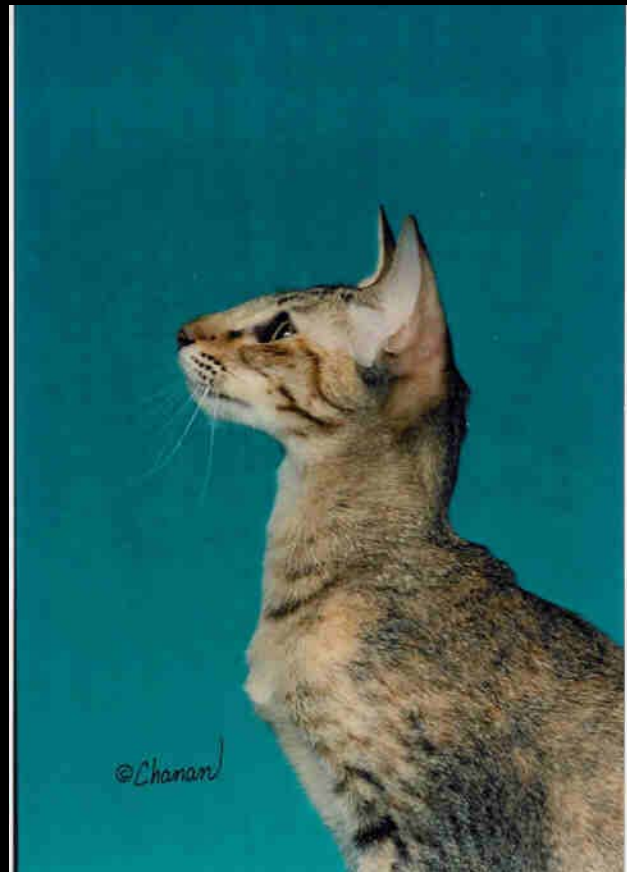

Oriental Shorthair General Description

Oriental Shorthair

Oriental Shorthair

— Young Silver Ticked Tabby —
ORIENTAL SHORTHAIR

Oriental Longhair General Description

Oriental Longhair

Head Structure

Heads

Ears-Too Flared

Ears-Too High

Ears—Kitten to Adult

Ears-Kitten to Adult

Ears-Kitten to Adult

Eye Shape

Eyes-Too Small

Eyes-Too Round

Siamese Eye Color

Oriental Eye Color

Profiles

Profiles

Profiles

Chins & Necks

Chins & Necks

Body Structure