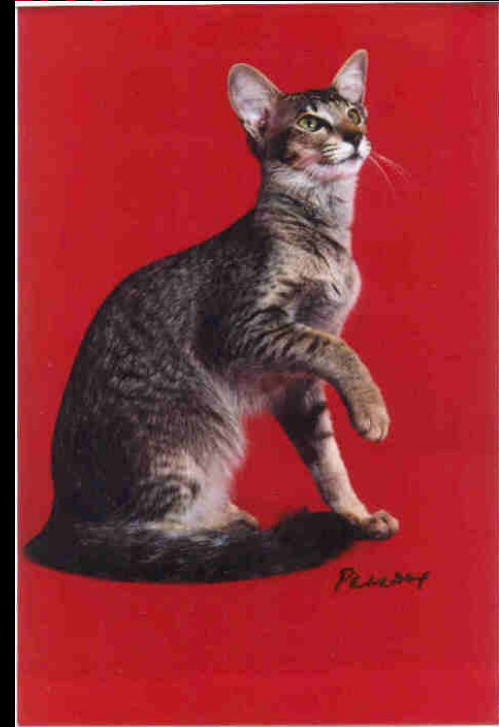

Siamese Breed Group Seminar

Siamese General Description

Siamese

Siamese

—Young Seal Point—
SIAMESE

Balinese General Description

Balinese

Balinese

Oriental Shorthair General Description

Oriental Shorthair

Oriental Shorthair

— Young Silver Ticked Tabby —
ORIENTAL SHORTHAIR

Oriental Longhair General Description

Oriental Longhair

Head Structure

Heads

Ears-Too Flared

Ears-Too High

Ears—Kitten to Adult

Ears-Kitten to Adult

Ears-Kitten to Adult

Eye Shape

Eyes-Too Small

Eyes-Too Round