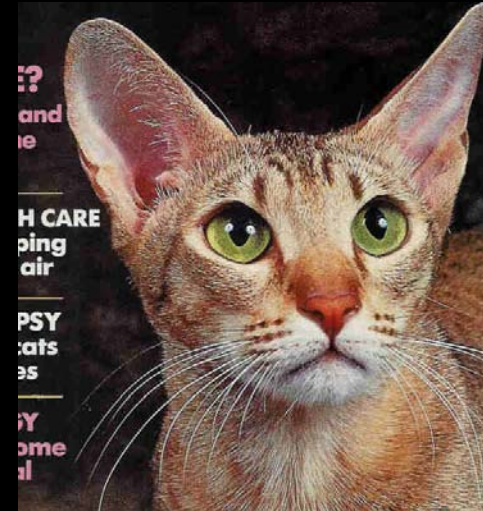

Oriental Shorthair General Description

Oriental Shorthair

Oriental Shorthair

— Young Silver Ticked Tabby —
ORIENTAL SHORTHAIR

Oriental Longhair General Description

Oriental Longhair

Head Structure

Heads

Ears-Too Flared

Ears-Too High

Ears—Kitten to Adult

Ears-Kitten to Adult

Ears-Kitten to Adult

Eye Shape

Eyes-Too Small

Eyes-Too Round

Siamese Eye Color

Oriental Eye Color

Profiles

Profiles

Profiles

Chins & Necks

Chins & Necks

Body Structure