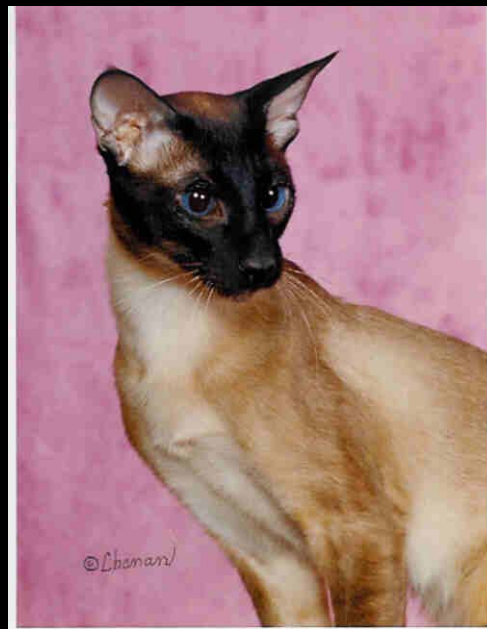

Oriental Shorthair General Description

Oriental Shorthair

Oriental Shorthair

— Young Silver Ticked Tabby —
ORIENTAL SHORTHAIR

Oriental Longhair General Description

Oriental Longhair

Head Structure

Heads

Siamese Eye Color

Oriental Eye Color

Profiles

Profiles

Profiles

Chins & Necks

Chins & Necks

Body Structure

Bodies/Tails/Legs

Bodies/Tails/Legs

Don't Give Up- We're Halfway There

MC INKATS DADDY LONG LEGS & MC INKATS PIPIN at 9 Months

Coat/Pattern/Color Descriptions

Coat Length

Siamese/Balinese Body/Point Contrast

Siamese/Balinese Solid Points

Blue Point

Seal Point

Chocolate Point

Cinnamon Point

Seal Point

Siamese Lynx Points

Chocolate Torbie Point